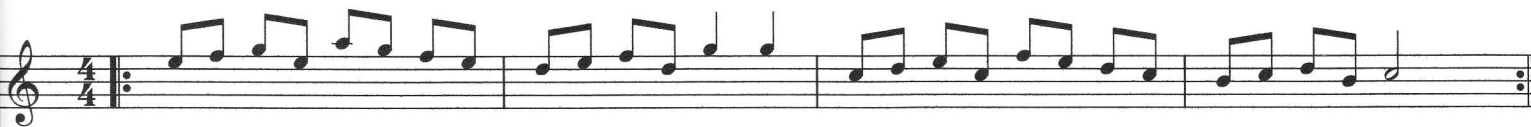

# Scottish du Mali

traditionnel

Tablature GM  
LES MOELAN A VENT  
mars 2015

P	7' 8' 7' 8' 7'	<sup>2</sup> 7' 8' 8'	<sup>3</sup> 6' 7' 6' 7' 6'	<sup>4</sup> 6' 6' —
T	8' 9' 8'	7' 8' 7'	7' 8' 7'	6' 7' 6'
	C c F f	G g C c	C c F f	G g C c